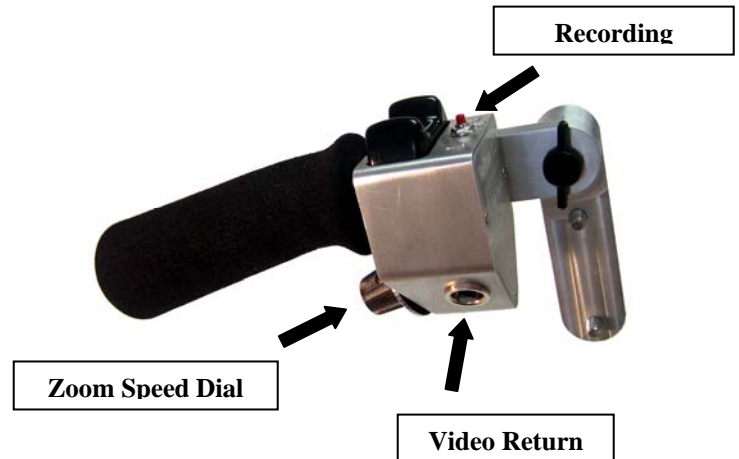

Thank you for purchasing the **Varizoom VZ-PG-EX** remote zoom controller for the Sony EX. Here are some important guidelines for safe and effective operation...

VZ-PG-EX

Connection: Insert the **VZ-PG-EX** controller cable into the lens servo jack located near the front of the Sony EX). Be sure to match the pin connections carefully. When properly connected, the cable should be firmly seated within the jack.

WARNING: ABUSE OF THE CONNECTOR MAY RESULT IN DAMAGE NOT COVERED BY THE WARRANTY. TREAT THE CONNECTOR GENTLY WHEN CONNECTING AND DISCONNECTING FROM THE LENS.

Power: The **VZ-PG-EX** controller does not require batteries or external power. Just plug the cable into the lens servo jack, and it's ready to use.

Tripod / Jib Mount: Your **VZ-PG-EX** controller comes with a heavy-duty quick-release clamping system to attach firmly to your tripod pan handle, shoulder support or camera crane/jib.

Recording: Press the button next to the zoom rocker to activate the pause and record functions on the camera.

Video Return: Allows you to see what is being recorded through the viewfinder.

Zoom: Your **VZ-PGEX** controller features a dual speed control system. First, set the speed control knob to the maximum desired zoom speed. This determines the top speed limit of the zoom (for instance, you might wish to go no faster than a fairly slow crawl). The thumb rocker is pressure sensitive and allows you to smoothly ramp up to that speed and back down again. In other words, the zoom speed is completely variable from the thumb rocker, up to the maximum speed dialed in at the control knob. The speed control knob prevents you from accidentally going faster than intended. Zoom speeds are dependent upon the position of the speed control knob, and zooming will go as fast or as slow as the lens motor is capable.